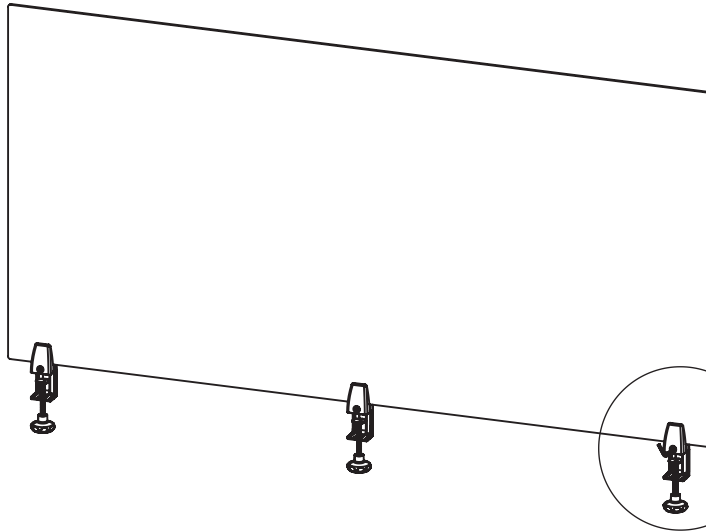

Available Divider Sizes:

48" Wide

60" Wide

Tools Included:

Desktop Clamp (3x)

Allen Wrench

Desktop Clamp Instructions:

Tighten clamp to panel with Allen Wrench

Tighten clamps to desktop