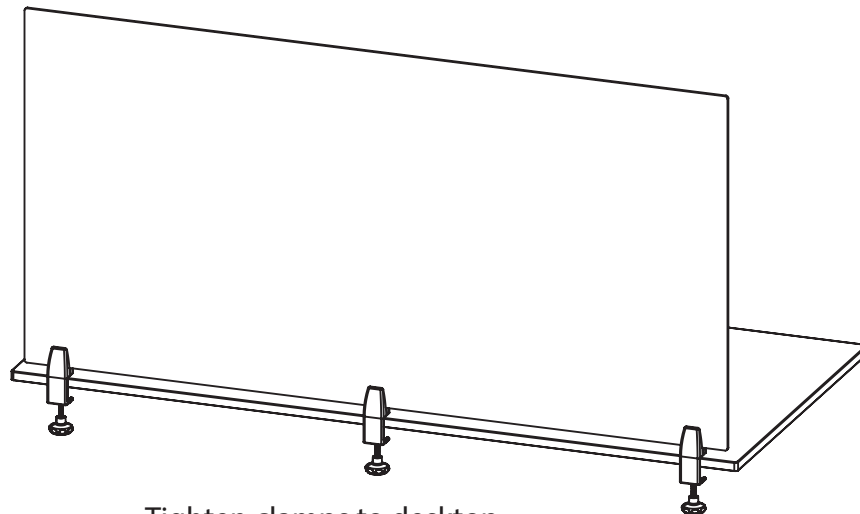

Available Divider Sizes:

48" Wide

60" Wide

Tools Included:

Desktop Clamp (3x)

Allen Wrench

Desktop Clamp Instructions:

Tighten clamp to panel with Allen Wrench

Tighten clamps to desktop