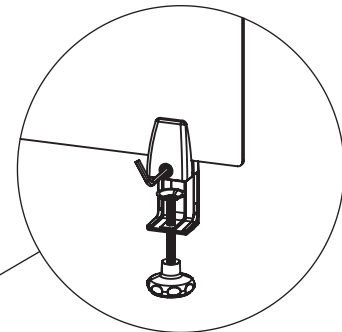

Available Divider Sizes:

48" Wide

60" Wide

Tools Included:

Desktop Clamp (3x)

Allen Wrench

Desktop Clamp Instructions:

Tighten clamp to panel with Allen Wrench

Tighten clamps to desktop